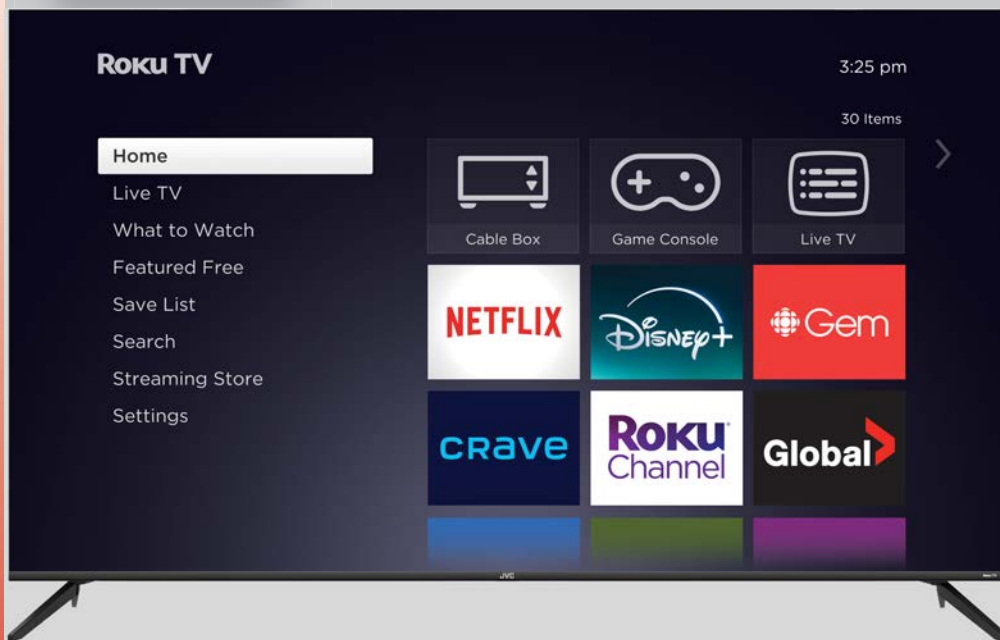

43" UHD DLED Smart RokuTV

43" 4K UHD SMART TV

Powered by Roku TV

PREMIER Series combines Edge-to-Edge View Design, 4K HDR Picture quality and the most advanced Smart TV system ever. Roku TV built-in.

4K HDR
HIGH DYNAMIC RANGE
ULTRA HD

KEY FEATURES

- 43" screen (measured diagonally) with 16:9 aspect ratio
- 3840 x 2160 native resolution for Ultra-HD (4K) performance
- HDR10, HLG
- Dolby Digital Plus
- Edge-to-Edge Viewing
- 4 HDMI® inputs for true digital connections
- High brightness provides a vivid and brilliant picture
- USB (Media Player and Live TV Pause)
- Full-function remote control

UPC:046838504280

SPECIFICATIONS

Screen Aspect Ratio:	16:9
Resolution:	3840 (H) x 2160 (V)
Screen Refresh Rate:	60Hz
Contrast Ratio:	3000:1
Brightness:	220 cd/m ²
Response Time:	9.5 ms
Viewing Angle	178 ° X 178 ° (CR≥10)

Smart

Roku Smart TV: Roku TV offers access to stream 500,000+ movies and TV episodes from one simple, intuitive interface. Built in WiFi: Stream shows, movies, games and more with the TV's built-in Wi-Fi and integrated apps. Netflix, Hulu, Youtube, HBO