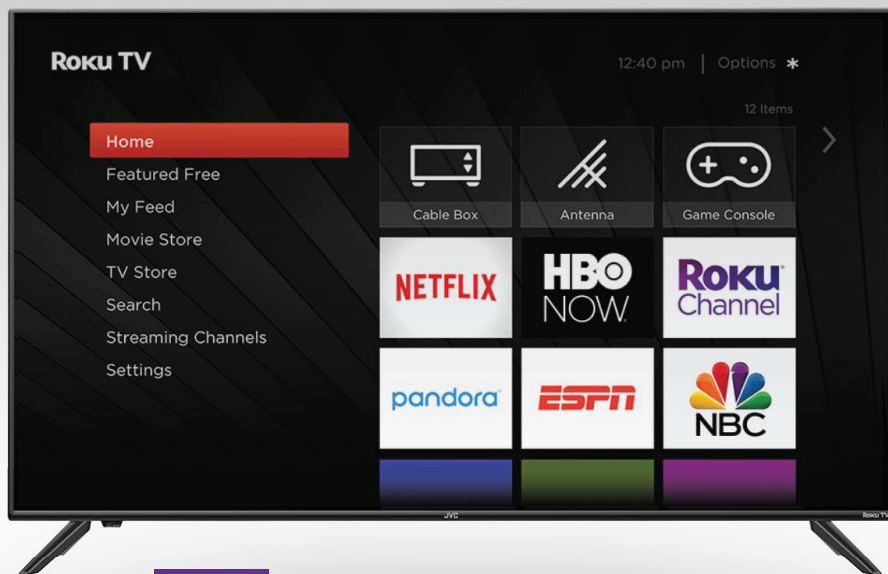

# 70 inch UHD Smart Roku DLED TV

## 4K UHD Smart HDR TV Powered by Roku TV

Select Series combines 4K HDR Picture quality and the most advanced Smart TV system ever. Roku TV built-in.

## KEY FEATURES

- 70" screen (70" measured diagonally) with 16:9 aspect ratio
- 3840 x 2160 native resolution for Ultra-HD (4K) performance
- Smart TV: Roku TV
- Built-in Wireless
- 3 HDMI® inputs for true digital connections
- HDR10
- High brightness provides a vivid and brilliant picture
- USB (Media Player and Live TV Pause)
- Full-function remote control