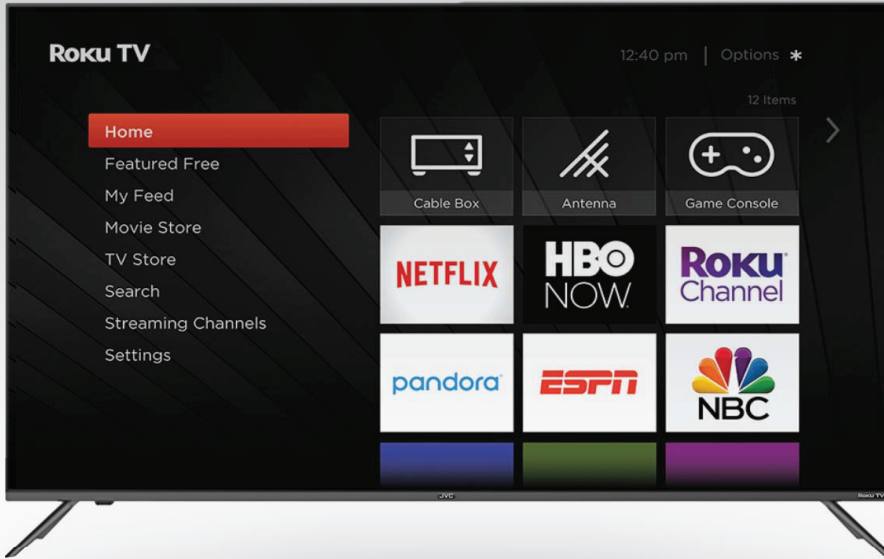

65 inch KSF UHD Smart Roku DLED TV

LT-65MAW705

65" 4K HDR TV Powered by Roku TV

ELITE Series combines Edge-to-Edge View Design, 4K HDR Picture quality, and the most advanced Smart TV system ever. Roku TV built-in.

Roku Features

- 500,000+ Movies & TV Episodes*
- Search Across Live & Streaming Channels
- Simple Home Screen

*Payment required for some channels and Content

 KSF Technology and Wide Color Gamut provide more True and Vivid colors than regular LED TV

KEY FEATURES

- 64.5" screen (measured diagonally) with 16:9 aspect ratio
- 3840 x 2160 native resolution for Ultra-HD (4K) performance
- Smart TV: Roku TV
- Edge-to-Edge Viewing
- Built-in Wireless
- 3 HDMI® inputs for true digital connections
- HDR10
- Deep black and bright white with high contrast
- High brightness provides a vivid and brilliant picture
- USB (Media Player and Live TV Pause)
- Full-function remote control
- 2-Year Warranty

UPC: 046838001215

SPECIFICATIONS

Screen Aspect Ratio:	16:9
Resolution:	3840 (H) x 2160 (V)
Screen Refresh Rate:	60Hz
Contrast Ratio:	4000:1
Brightness:	330 cd/m ²
Response Time:	8 ms
Viewing Angle:	160° X 150°