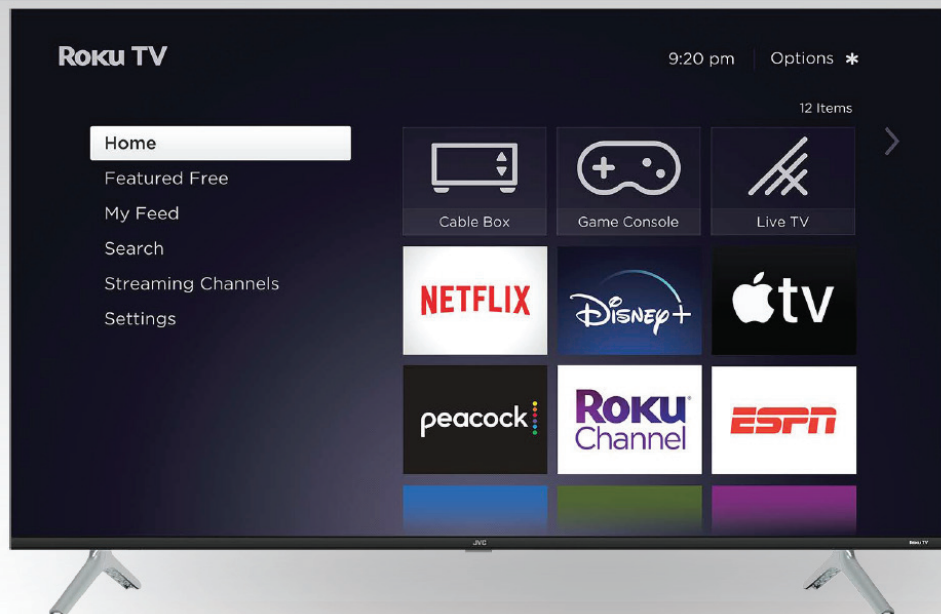

# 65" UHD DLED Smart Roku TV

## 65" 4K UHD SMART TV Powered by Roku TV

PREMIER Series combines Edge-to-Edge View Design, 4K HDR Picture quality, and the most advanced Smart TV system ever. Roku TV built-in.

**4K HDR**  
HIGH DYNAMIC RANGE  
ULTRA HD

## KEY FEATURES

- 65" screen (measured diagonally) with 16:9 aspect ratio
- 3840 x 2160 native resolution for Ultra-HD (4K) performance
- HDR10, HLG
- Dolby Digital Plus
- Edge-to-Edge Viewing
- 4 HDMI® inputs for true digital connections
- High brightness provides a vivid and brilliant picture
- USB (Media Player and Live TV Pause)
- Full-function remote control