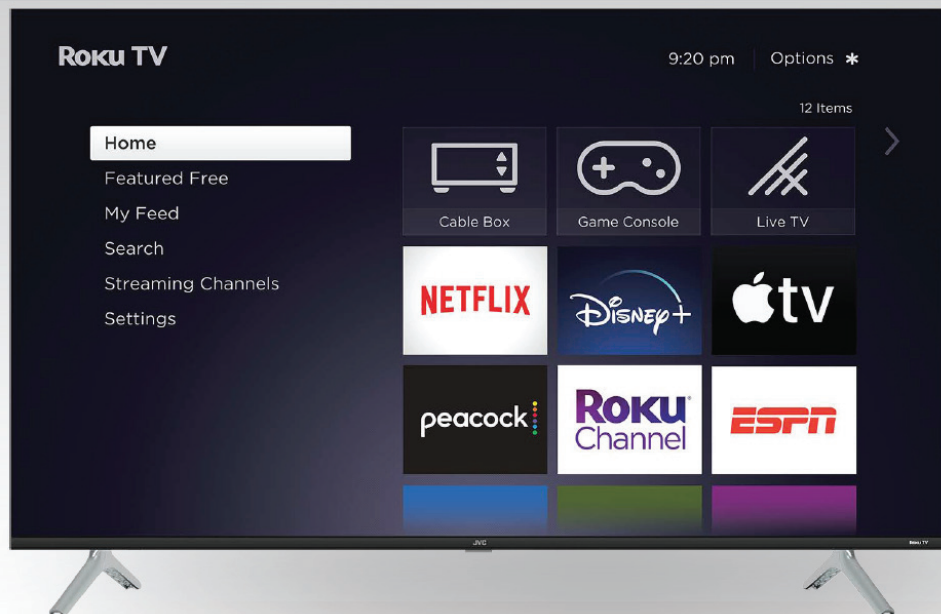

# 55" UHD DLED Smart Roku TV

## 55" UHD SMART TV Powered by Roku TV

PREMIER Series combines Edge-to-Edge View Design, 4K HDR Picture quality, and the most advanced Smart TV system ever. Roku TV built-in.

**4K HDR**  
HIGH DYNAMIC RANGE  
ULTRA HD

## KEY FEATURES

- 55" screen (measured diagonally) with 16:9 aspect ratio
- 3840 x 2160 native resolution for Ultra-HD (4K) performance
- HDR10, HLG
- Dolby Digital Plus
- Edge-to-Edge Viewing
- 4 HDMI® inputs for true digital connections
- High brightness provides a vivid and brilliant picture
- USB (Media Player and Live TV Pause)
- Full-function remote control