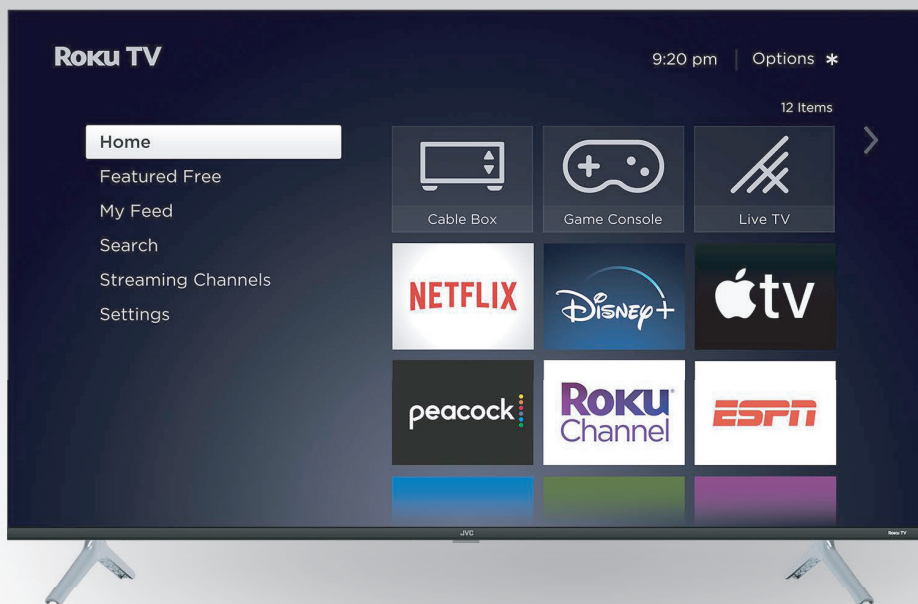

43" UHD DLED Smart Roku TV

43" UHD SMART TV Powered by Roku TV

PREMIER Series combines Edge-to-Edge View Design, 4K HDR Picture quality, and the most advanced Smart TV system ever. Roku TV built-in.

4K HDR
HIGH DYNAMIC RANGE
ULTRA HD

KEY FEATURES

- 43" screen (measured diagonally) with 16:9 aspect ratio
- 3840 x 2160 native resolution for Ultra-HD (4K) performance
- HDR10, HLG
- Dolby Digital Plus
- Edge-to-Edge Viewing
- 4 HDMI® inputs for true digital connections
- High brightness provides a vivid and brilliant picture
- USB (Media Player and Live TV Pause)
- Full-function remote control

UPC: 046838502163

SPECIFICATIONS

Screen Aspect Ratio:	16:9
Resolution:	3840 (H) x 2160 (V)
Screen Refresh Rate:	60Hz
Contrast Ratio:	5000:1
Brightness:	240cd/m ²
Response Time:	8.5 ms
Viewing Angle:	178° X 178° (CR≥10)

Smart

Roku Smart TV: Roku TV offers access to stream 500,000+ movies and TV episodes from one simple, intuitive interface.
Built in WiFi: Stream shows, movies, games and more with the TV's built-in Wi-Fi and integrated apps. Netflix, Hulu, Youtube, HBO