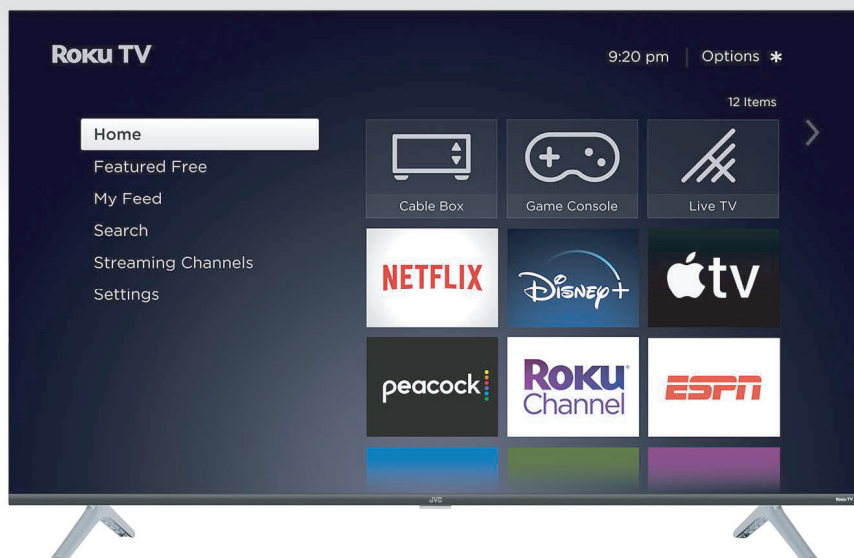

43" FHD DLED Smart Roku TV

43" Full HD SMART TV

Powered by Roku TV

PREMIER Series combines Edge-to-Edge View Design, Full HD Picture quality and the most advanced Smart TV system ever. Roku TV built-in.

KEY FEATURES

- **43" screen (measured diagonally) with 16:9 aspect ratio**
- **1920 x 1080 native resolution for Full-HD (1080p) performance**
- **Dolby Digital Plus**
- **Edge-to-Edge Viewing**
- **3 HDMI® inputs for true digital connections**
- **High brightness provides a vivid and brilliant picture**
- **USB (Media Player and Live TV Pause)**
- **Full-function remote control**

SPECIFICATIONS

Screen Aspect Ratio:	16:9
Resolution:	1920 (H) x 1080 (V)
Screen Refresh Rate:	60Hz
Contrast Ratio:	5000:1
Brightness:	220 cd/m ²
Response Time:	8.5 ms
Viewing Angle:	178° X 178° (CR≥10)

Smart

Roku Smart TV: Roku TV offers access to stream 500,000+ movies and TV episodes from one simple, intuitive interface. Built-in WiFi: Stream shows, movies, games and more with the TV's built-in Wi-Fi and integrated apps. Netflix, Hulu, Youtube, HBO