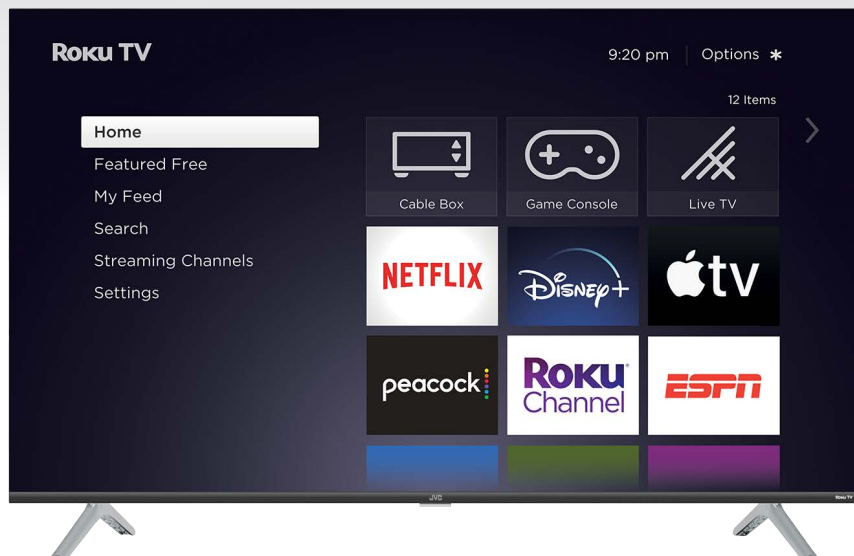

# 32" HD DLED Smart Roku TV

## 32" HD SMART TV

### Powered by Roku TV

PREMIER Series combines Edge-to-Edge View Design, Full HD Picture quality and the most advanced Smart TV system ever. Roku TV built-in.

## KEY FEATURES

- 43" screen (measured diagonally) with 16:9 aspect ratio
- 1920 x 1080 native resolution for Full-HD (1080p) performance
- Dolby Digital Plus
- Edge-to-Edge Viewing
- 3 HDMI® inputs for true digital connections
- High brightness provides a vivid and brilliant picture
- USB (Media Player and Live TV Pause)
- Full-function remote control