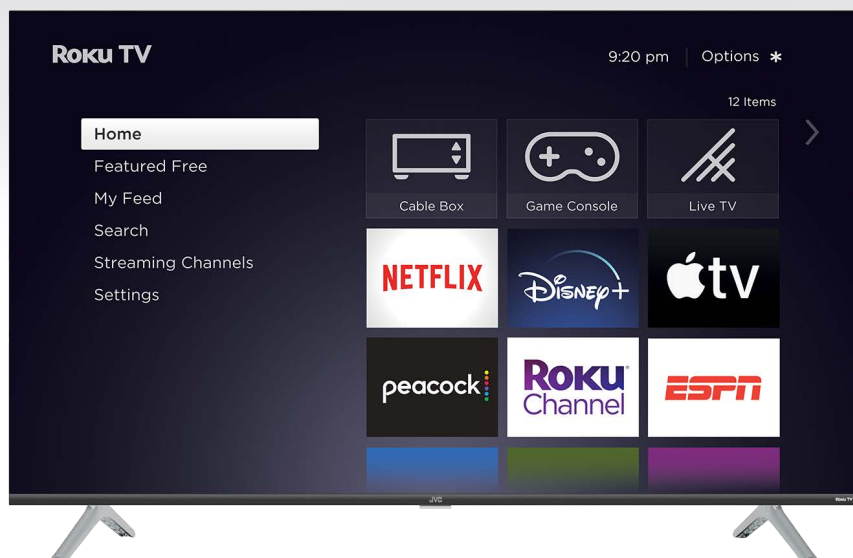

32" HD DLED Smart RokuTV

32" High Definition SMART TV Powered by Roku TV

PREMIER Series combines Edge-to-Edge View Design, High Definition picture quality and the most advanced Smart TV system ever. RokuTV built-in.

KEY FEATURES

- 32" screen (measured diagonally) with 16:9 aspect ratio
- 1366 x 768 native resolution for High Definition(720p) performance
- Dolby Digital Plus
- Edge-to-Edge Viewing
- 3 HDMI® inputs for true digital connections
- High brightness provides a vivid and brilliant picture
- USB (Media Player and Live TV Pause)
- Full-function remote control

SPECIFICATIONS

Screen Aspect Ratio:	16:9
Resolution:	1366 (H) x 768 (V)
Screen Refresh Rate:	60Hz
Contrast Ratio:	3000:1
Brightness:	220 cd/m ²
Response Time:	6.5 ms
Viewing Angle	176° X 176° (CR≥10)

Terminals

Smart

Roku Smart TV: Roku TV offers access to stream 500,000+ movies and TV episodes from one simple, intuitive interface. Built in WiFi: Stream shows, movies, games and more with the TV's built-in Wi-Fi and integrated apps. Netflix, Hulu, Youtube, HBO