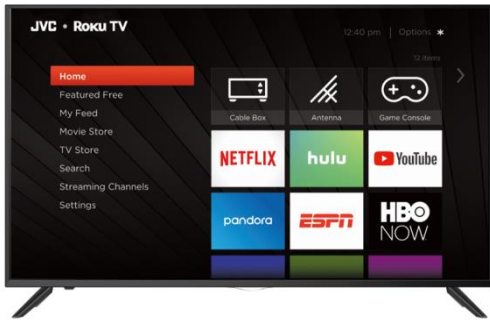

Model Number: LT-49MAW598

Description : 49inch FHD SMART Roku DLED TV

UPC Code: 046838080401

Engineering Specifications

Bezel

Color	Black
-------	-------

Dimension (WxHxD)

VESA Dimension (WxH)	200*200mm M6
Unit W/stand	1100*695*250mm
Unit W/Ostand	1100*635*62mm
Master Carton	1230*770*148mm

Accessories in the box

Remote control
Important Product Information Guide
Battery
STAND SCREWS
QUICK START GUIDE
STAND (L/R)

Display Features

Screen Size	48.50inch
Display Type	LED
Aspect Ratio	16:9
Panel Resolution	1920*1080
Contrast Ratio	3000:1
Response Time Gray-Gray	8ms
Viewing Angle	160°(H) x 150°(V)(CR≥10)
Backlight life	30000 hrs
Panel Refresh Rate	50/60HZ

Features

Built in 3D Comb Filter
Built in wifi
Over-The-Air ATSC/NTSC RF Input Support
Digital/Analog Channel auto tuning
Roku Smart TV: Roku TV offers access to stream 500,000+ movies and TV episodes from one simple, intuitive interface.
HDMI 1.4
Built in WiFi: Stream shows, movies, games and more with the TV's built-in Wi-Fi and integrated apps. Netflix, Hulu, Youtube, HBO,.....
USB Supports multimedia play, video, audio.
OSD Language: English, French, Spanish